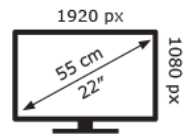

Megasat

Royal Line III 22

18 kWh/1000h

2019/2013